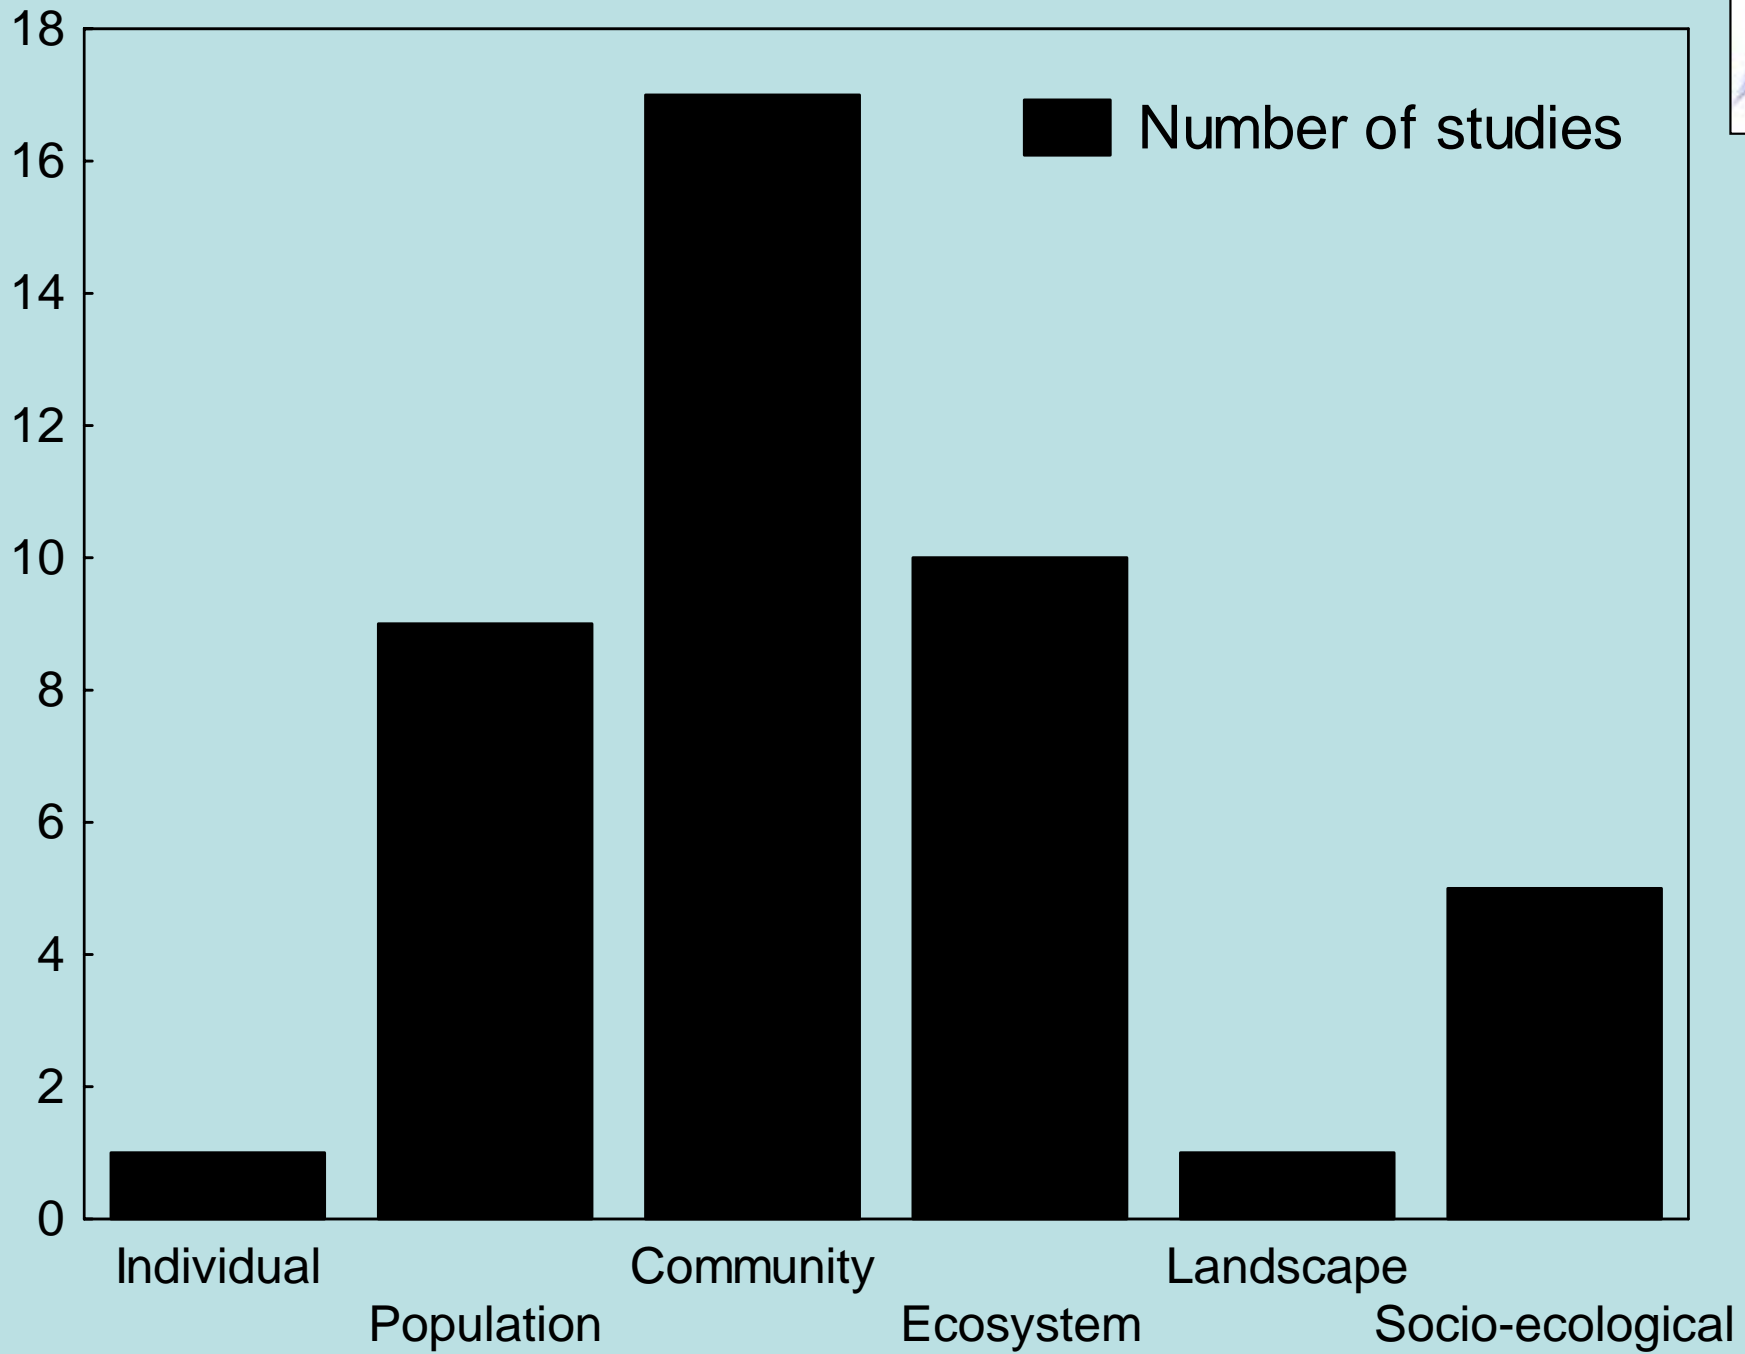

SAEON Nodes

SAEON Nodes

Ndlovu Node

- Hosted by KNP
- Phalaborwa
- Entire savanna biome

Metadata database - objectives

1. Asses current state of knowledge

- Past and current research
- What data has been collected
 - No models, reviews, meta-analyses
- Published and unpublished
- More than a catalogue - map, summarize, query
 - Requires classification of variables measured
 - Temporal: once-off, on-going
 - Spatial: location, extent
 - Nature: physical, ecological, socio-ecological...

Classification of data

LEVEL I

Chemical	Herbaceous	Arthropod	Reptile	Large mammal
Physical	Tree	Micro-organism	Amphibian	Small mammal

Classification of data

LEVEL II

LEVEL III

LEVEL III

Metadata database – future