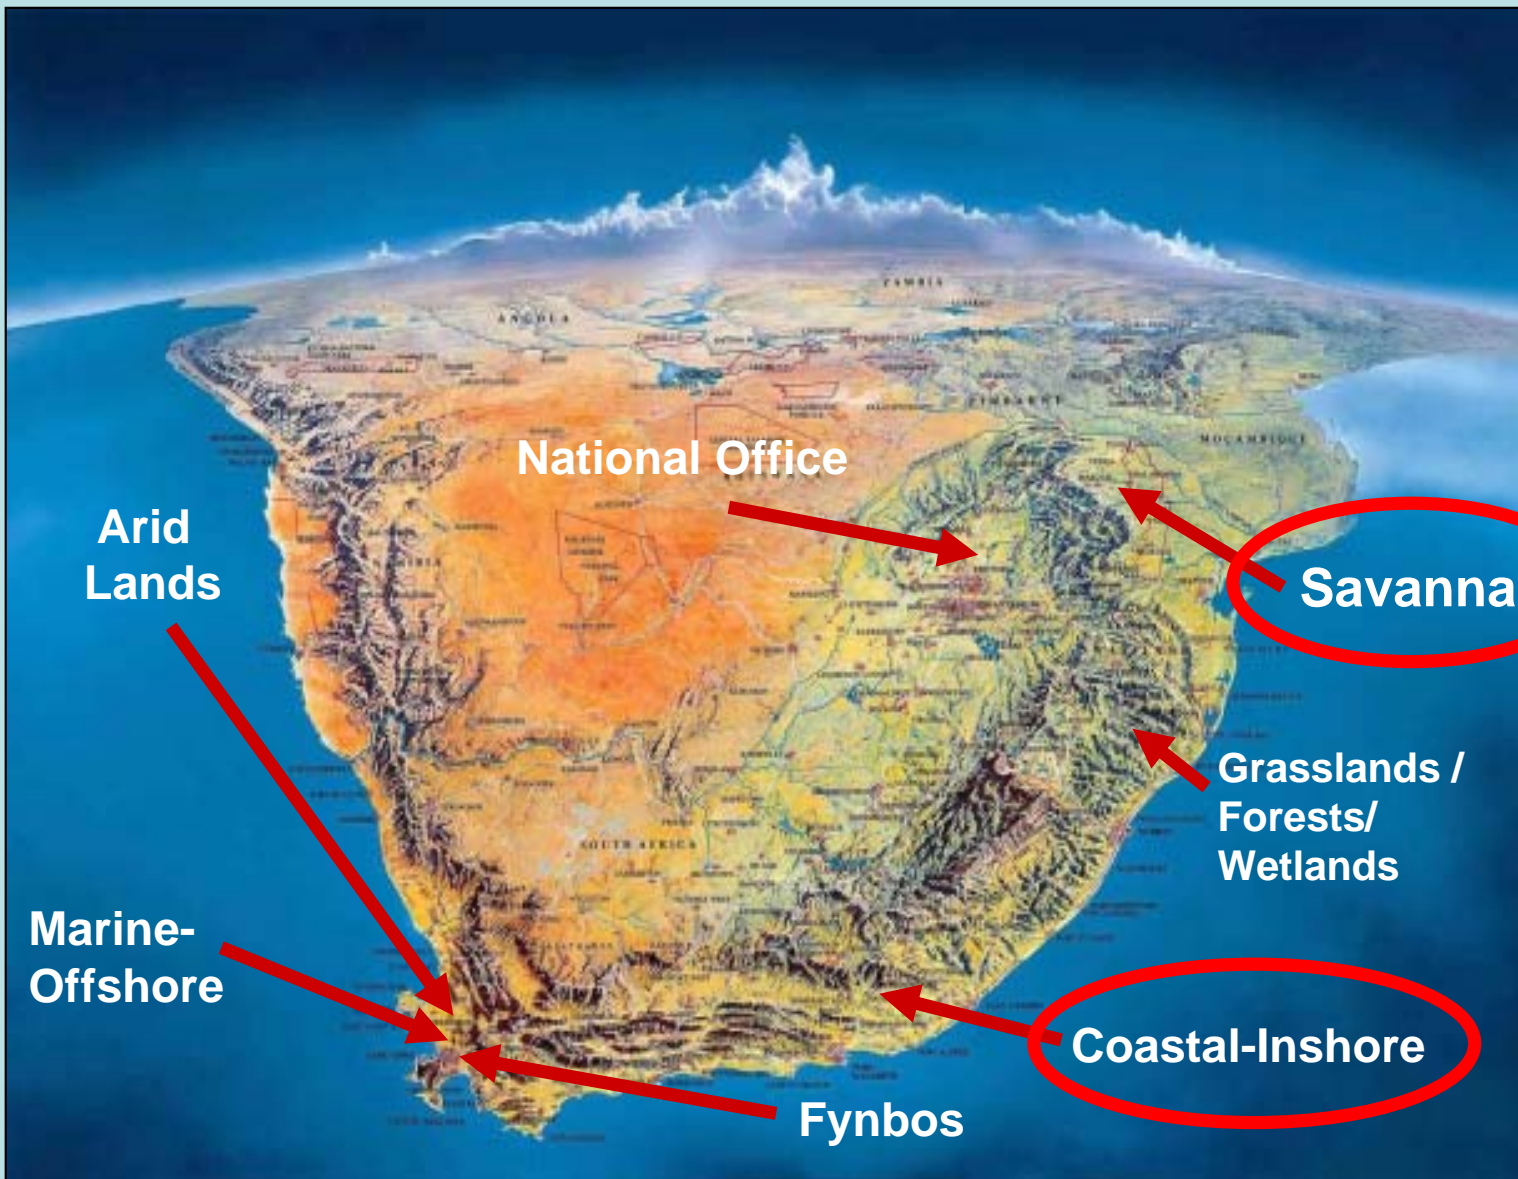

- The South African **Environmental Observation Network**
 - www.saeon.ac.za
- *A comprehensive, sustained, co-ordinated and responsive South African earth observation network that delivers **long-term reliable data** for scientific research and informs decision-making*
- A network, not a funding organization
 - Facilities
 - Co-ordination
 - Synthesis
- Education

SAEON Nodes

SAEON Nodes

Ndlovu Node

- Hosted by KNP
- Phalaborwa
- Entire savanna biome

Metadata database - objectives

1. Asses current state of knowledge

- Past and current research
- What data has been collected
 - No models, reviews, meta-analyses
- Published and unpublished
- More than a catalogue - map, summarize, query
 - Requires classification of variables measured
 - Temporal: once-off, on-going
 - Spatial: location, extent
 - Nature: physical, ecological, socio-ecological...