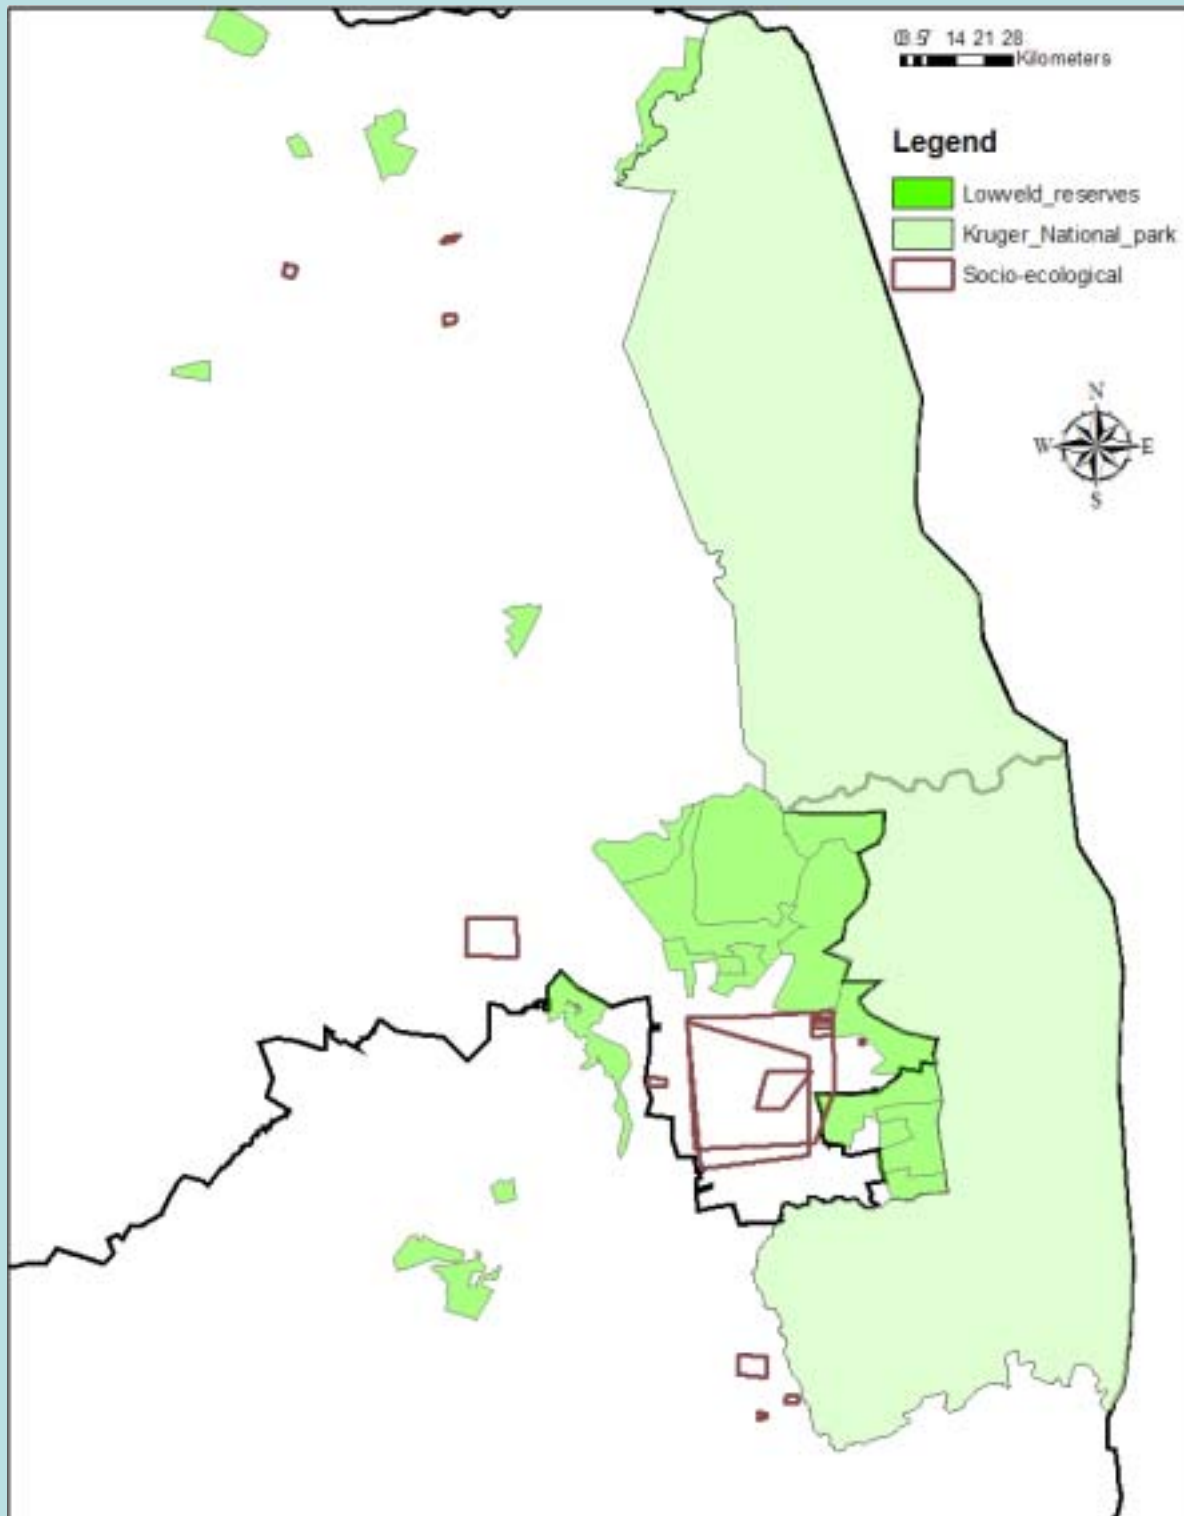

SAEON Nodes

SAEON Nodes

Ndlovu Node

- Hosted by KNP
- Phalaborwa
- Entire savanna biome

Metadata database - objectives

1. Asses current state of knowledge

- Past and current research
- What data has been collected
 - No models, reviews, meta-analyses
- Published and unpublished
- More than a catalogue - map, summarize, query
 - Requires classification of variables measured
 - Temporal: once-off, on-going
 - Spatial: location, extent
 - Nature: physical, ecological, socio-ecological...

2. Tool for planning research

- e.g. for KNP:
 - Where has tree size class distribution been measured?
 - What water quality variables are measured in each river entering KNP? And where?

Classification of data

Classification of data

LEVEL I

Chemical	Herbaceous	Arthropod	Reptile	Large mammal
Physical	Tree	Micro-organism	Amphibian	Small mammal

Classification of data

LEVEL II

LEVEL III

LEVEL III

Metadata database – future

- Flexible, in-development
 - Criticisms & contributions welcome!
 - Data
 - Design - specific queries
 - Data manager, Nikki Stevens
(nikki@saeon.ac.za)
- On-line access
 - Interactive map
- Link with KNP database
- Acquire data