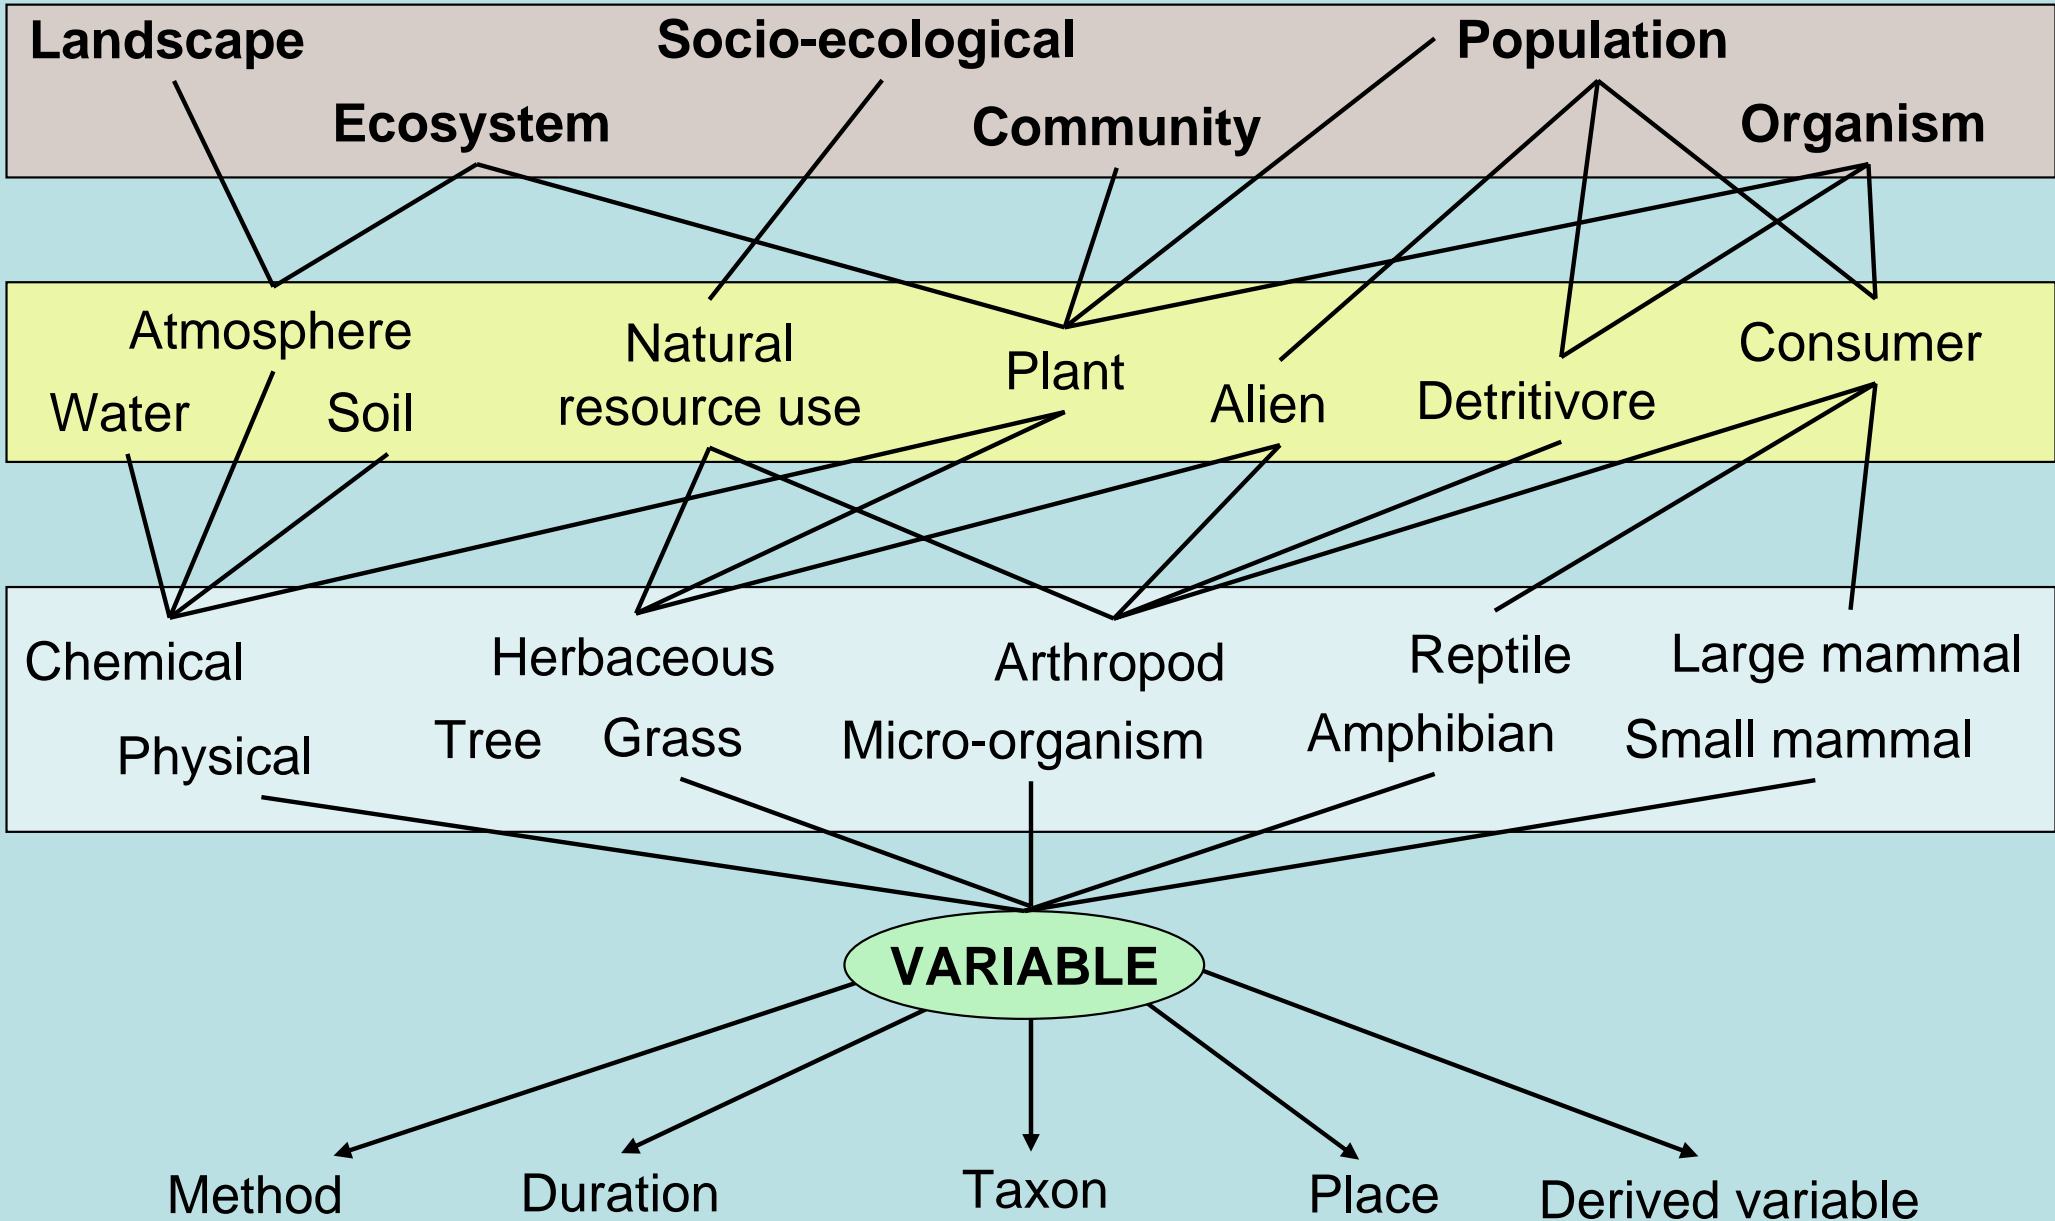

SAEON Nodes

SAEON Nodes

Ndlovu Node

- Hosted by KNP
- Phalaborwa
- Entire savanna biome

Metadata database - objectives

1. Asses current state of knowledge

- Past and current research
- What data has been collected
 - No models, reviews, meta-analyses
- Published and unpublished
- More than a catalogue - map, summarize, query
 - Requires classification of variables measured
 - Temporal: once-off, on-going
 - Spatial: location, extent
 - Nature: physical, ecological, socio-ecological...

2. Tool for planning research

- e.g. for KNP:
 - Where has tree size class distribution been measured?
 - What water quality variables are measured in each river entering KNP? And where?

Classification of data

Classification of data

LEVEL I

Chemical	Herbaceous	Arthropod	Reptile	Large mammal
Physical	Tree	Micro-organism	Amphibian	Small mammal

Classification of data

LEVEL II

LEVEL III

LEVEL III

Metadata database – future