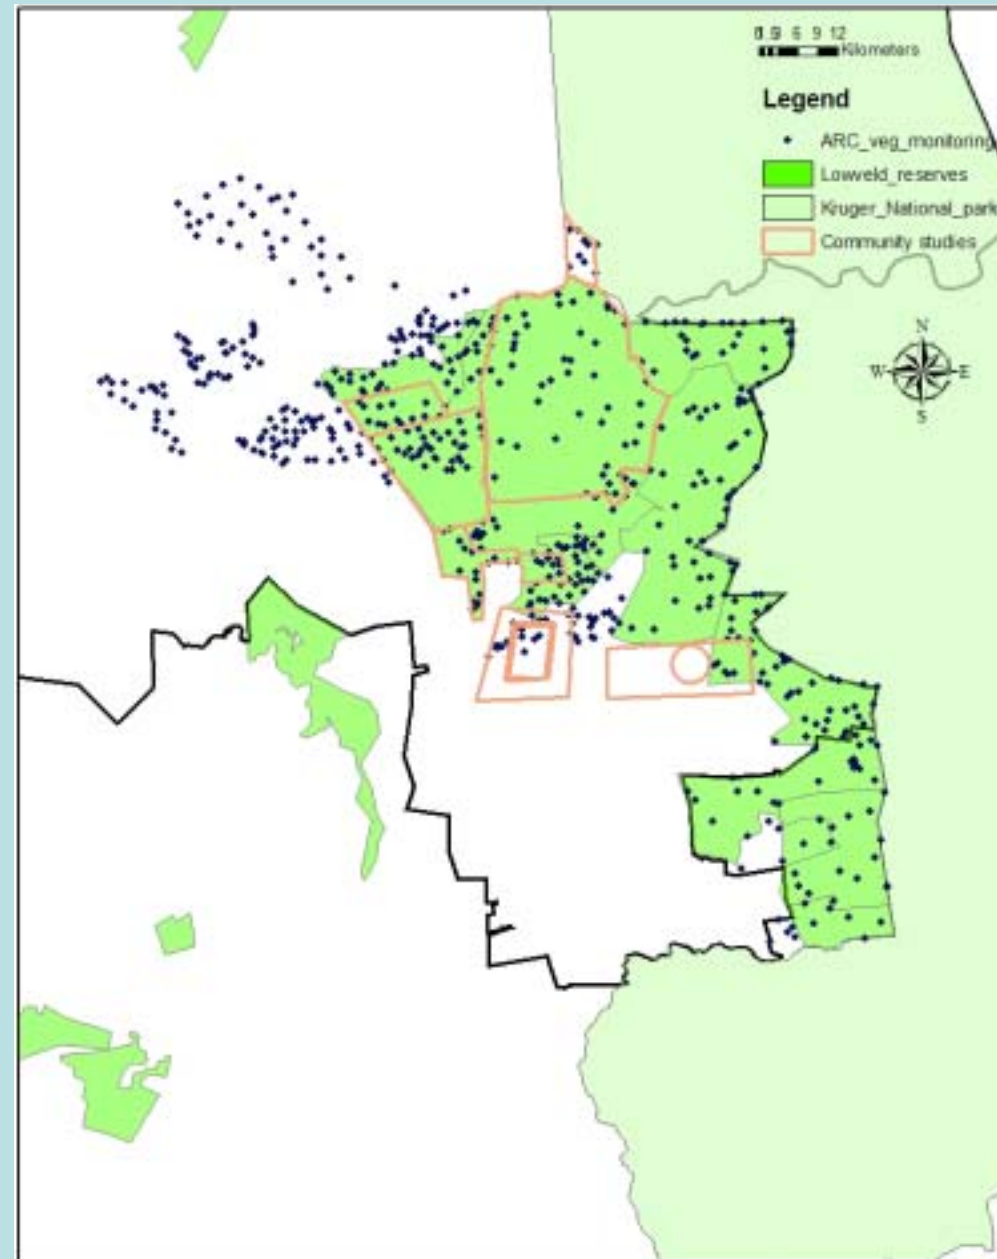

SAEON Nodes

SAEON Nodes

Ndlovu Node

- Hosted by KNP
- Phalaborwa
- Entire savanna biome

Metadata database - objectives

1. Asses current state of knowledge

- Past and current research
- What data has been collected
 - No models, reviews, meta-analyses
- Published and unpublished
- More than a catalogue - map, summarize, query
 - Requires classification of variables measured
 - Temporal: once-off, on-going
 - Spatial: location, extent
 - Nature: physical, ecological, socio-ecological...

2. Tool for planning research

- e.g. for KNP:
 - Where has tree size class distribution been measured?
 - What water quality variables are measured in each river entering KNP? And where?

Classification of data

Classification of data

LEVEL I

Chemical	Herbaceous	Arthropod	Reptile	Large mammal
Physical	Tree	Micro-organism	Amphibian	Small mammal

Classification of data

LEVEL II

LEVEL III

LEVEL III

Metadata database – future

- Flexible, in-development
 - Criticisms & contributions welcome!
 - Data
 - Design - specific queries
 - Data manager, Nikki Stevens
(nikki@saeon.ac.za)
- On-line access
 - Interactive map
- Link with KNP database
- Acquire data