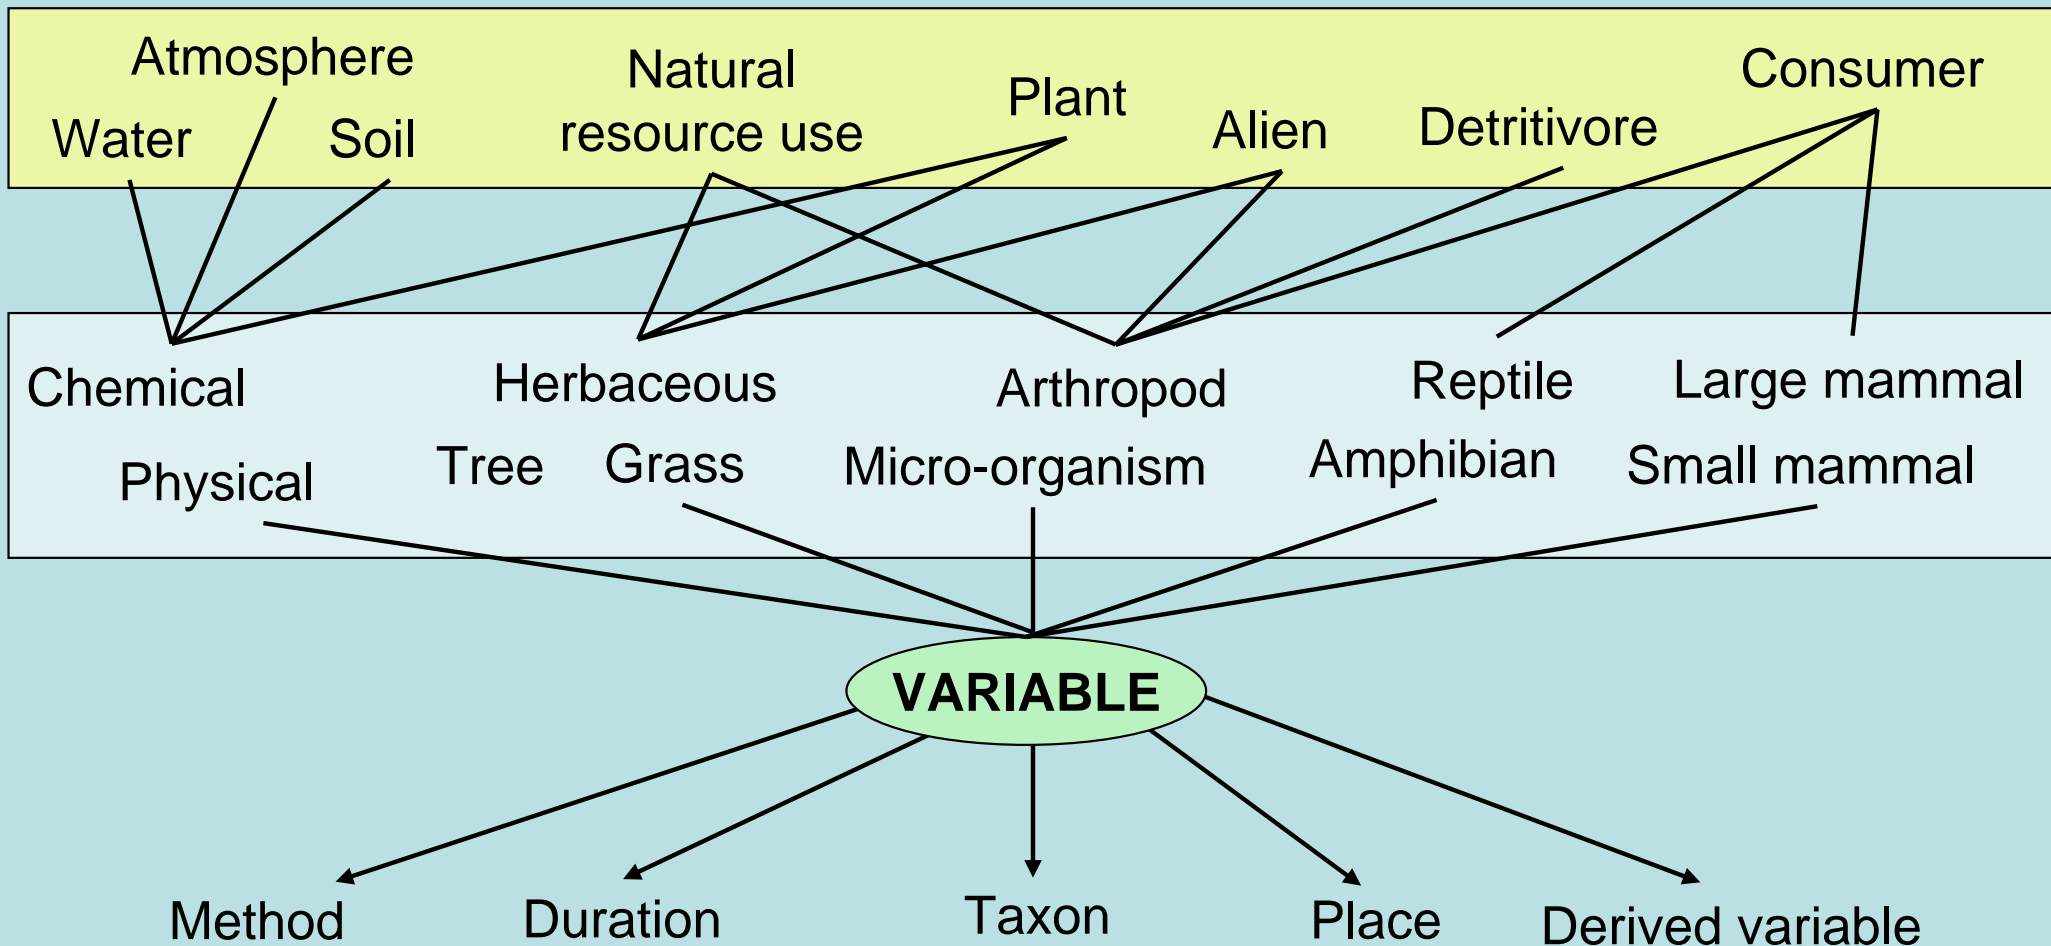

SAEON Nodes

SAEON Nodes

Ndlovu Node

- Hosted by KNP
- Phalaborwa
- Entire savanna biome

Metadata database - objectives

1. Asses current state of knowledge

- Past and current research
- What data has been collected
 - No models, reviews, meta-analyses
- Published and unpublished
- More than a catalogue - map, summarize, query
 - Requires classification of variables measured
 - Temporal: once-off, on-going
 - Spatial: location, extent
 - Nature: physical, ecological, socio-ecological...

Classification of data

LEVEL I

Chemical	Herbaceous	Arthropod	Reptile	Large mammal
Physical	Tree	Micro-organism	Amphibian	Small mammal

Classification of data

LEVEL II

LEVEL III

LEVEL III

Metadata database – future