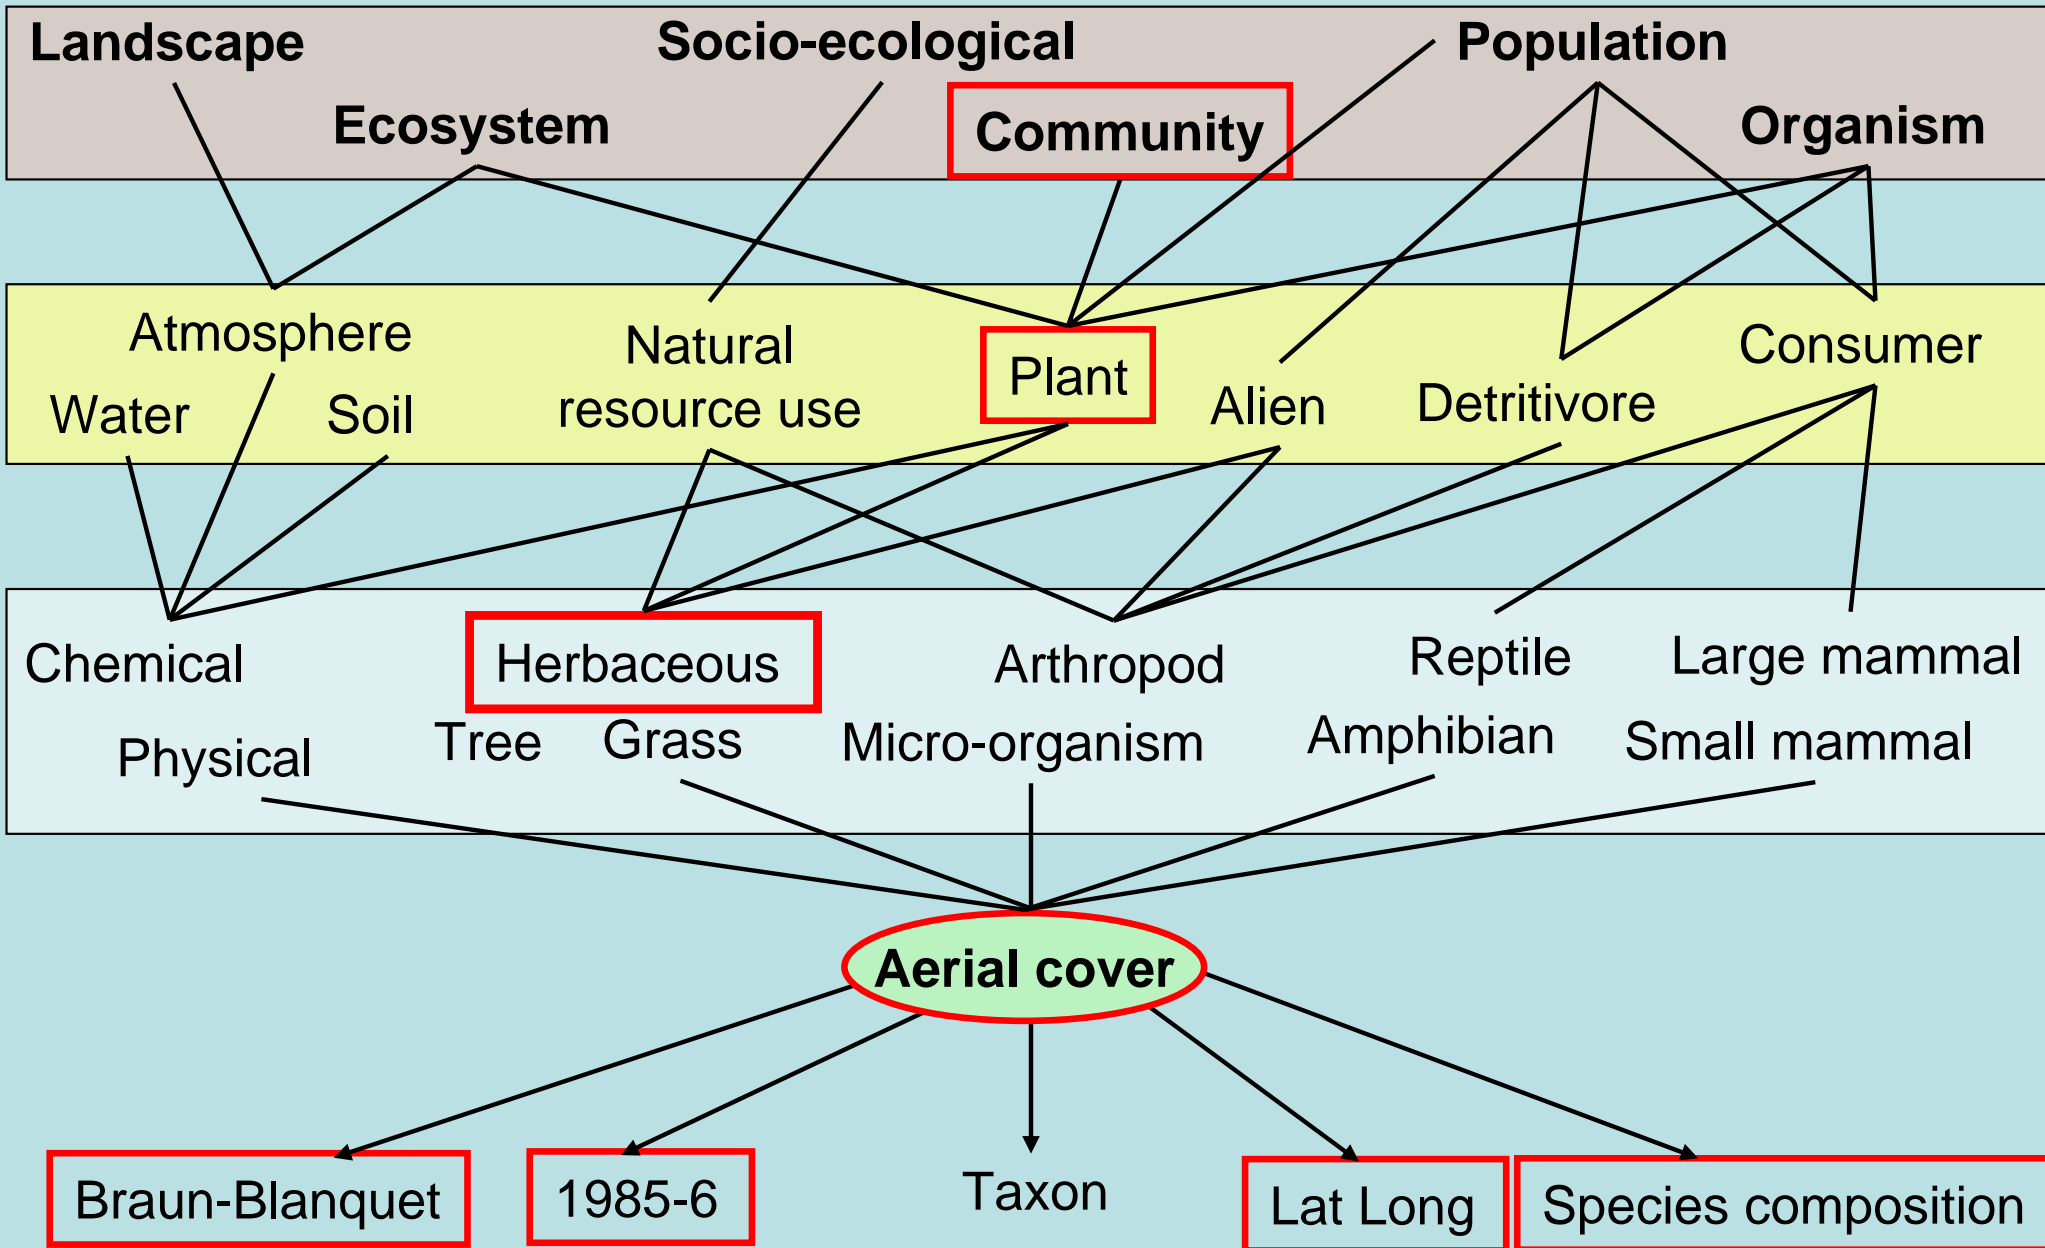

Beyond the western boundary. A database of metadata for the lowveld

Tony Swemmer

Nikki Stevens

SAEON Ndlovu Node

Phalaborwa

Kruger National Park

Introduction

- Background to SAEON
- Metadata database
 - Purpose
 - Value to research in KNP
 - Structure
 - Current state
- Other SAEON news

SAEON Nodes

SAEON Nodes

Ndlovu Node

- Hosted by KNP
- Phalaborwa
- Entire savanna biome

Metadata database - objectives

1. Asses current state of knowledge

- Past and current research
- What data has been collected
 - No models, reviews, meta-analyses
- Published and unpublished
- More than a catalogue - map, summarize, query
 - Requires classification of variables measured
 - Temporal: once-off, on-going
 - Spatial: location, extent
 - Nature: physical, ecological, socio-ecological...

2. Tool for planning research

- e.g. for KNP:
 - Where has tree size class distribution been measured?
 - What water quality variables are measured in each river entering KNP? And where?

Classification of data

Classification of data

LEVEL I

Chemical	Herbaceous	Arthropod	Reptile	Large mammal
Physical	Tree	Micro-organism	Amphibian	Small mammal

Classification of data

LEVEL II

LEVEL III

LEVEL III

Metadata database – future