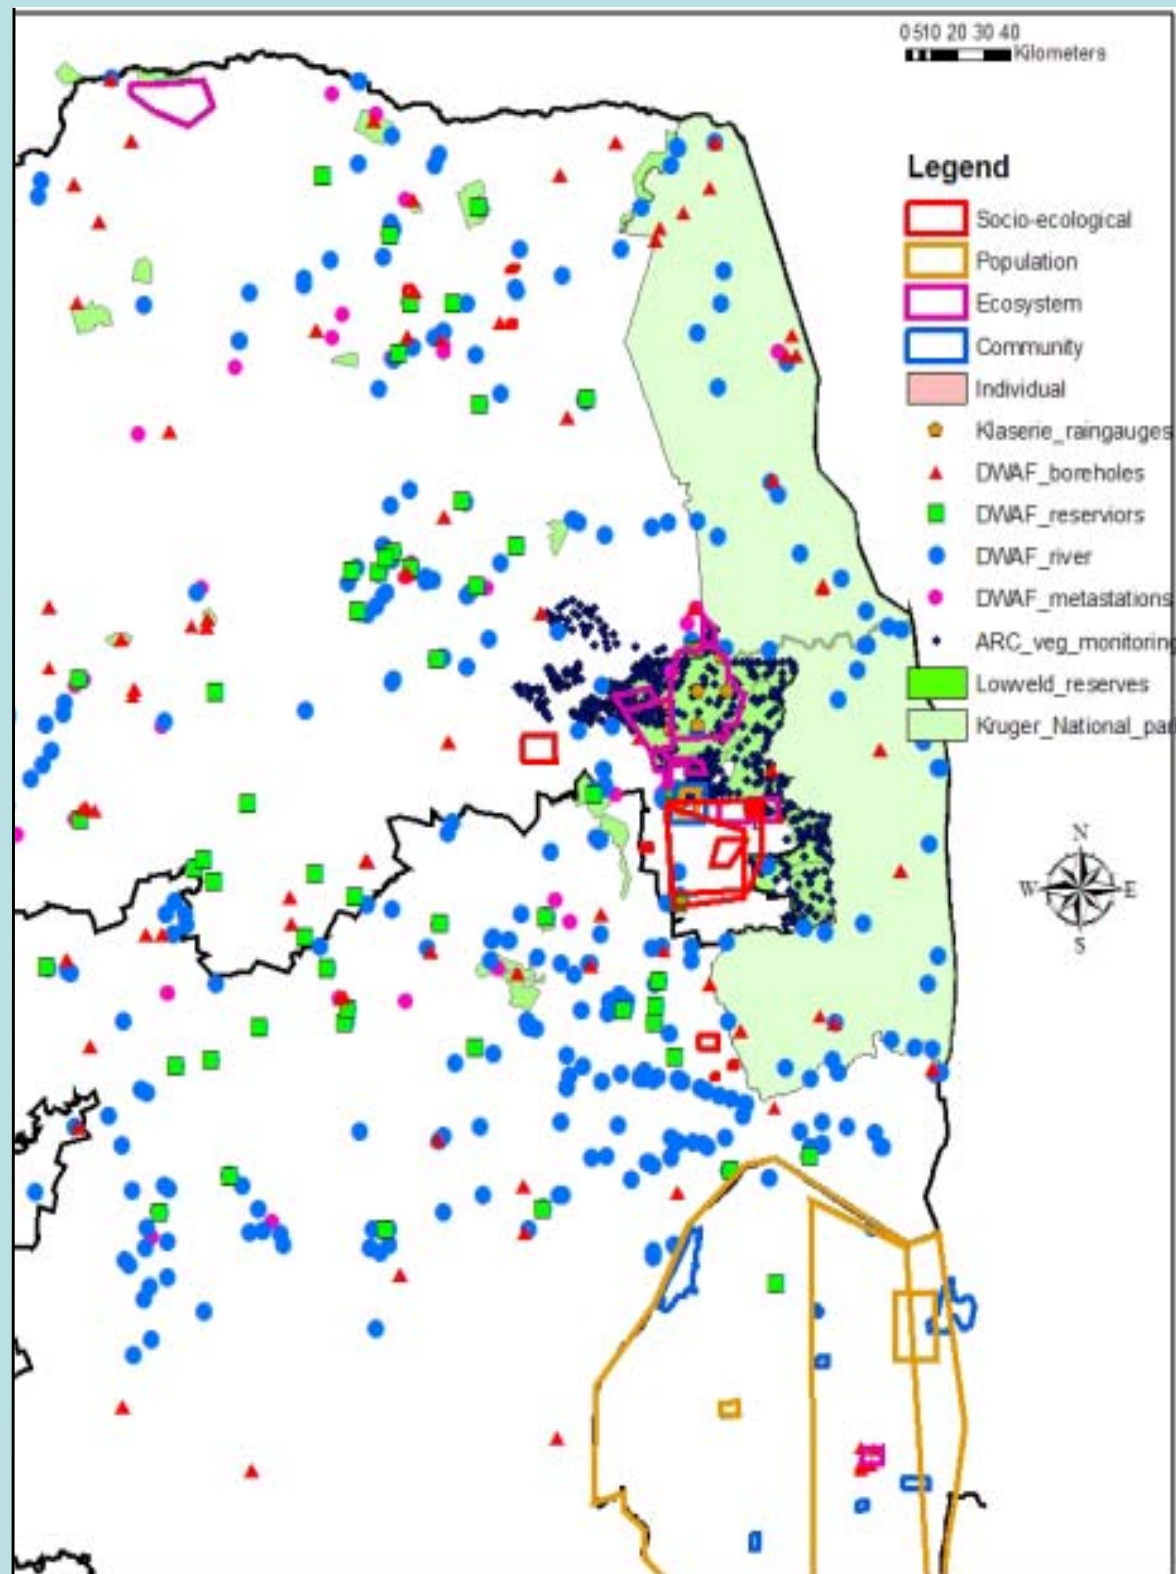

Beyond the western boundary. A database of metadata for the lowveld

Tony Swemmer

Nikki Stevens

SAEON Ndlovu Node

Phalaborwa

Kruger National Park

Introduction

- Background to SAEON
- Metadata database
 - Purpose
 - Value to research in KNP
 - Structure
 - Current state
- Other SAEON news

SAEON Nodes

SAEON Nodes

Ndlovu Node

- Hosted by KNP
- Phalaborwa
- Entire savanna biome

Metadata database - objectives

1. Asses current state of knowledge

- Past and current research
- What data has been collected
 - No models, reviews, meta-analyses
- Published and unpublished
- More than a catalogue - map, summarize, query
 - Requires classification of variables measured
 - Temporal: once-off, on-going
 - Spatial: location, extent
 - Nature: physical, ecological, socio-ecological...

2. Tool for planning research

- e.g. for KNP:
 - Where has tree size class distribution been measured?
 - What water quality variables are measured in each river entering KNP? And where?

Classification of data

Classification of data

LEVEL I

Chemical	Herbaceous	Arthropod	Reptile	Large mammal
Physical	Tree	Micro-organism	Amphibian	Small mammal

Classification of data

LEVEL II

LEVEL III

LEVEL III

Metadata database – future