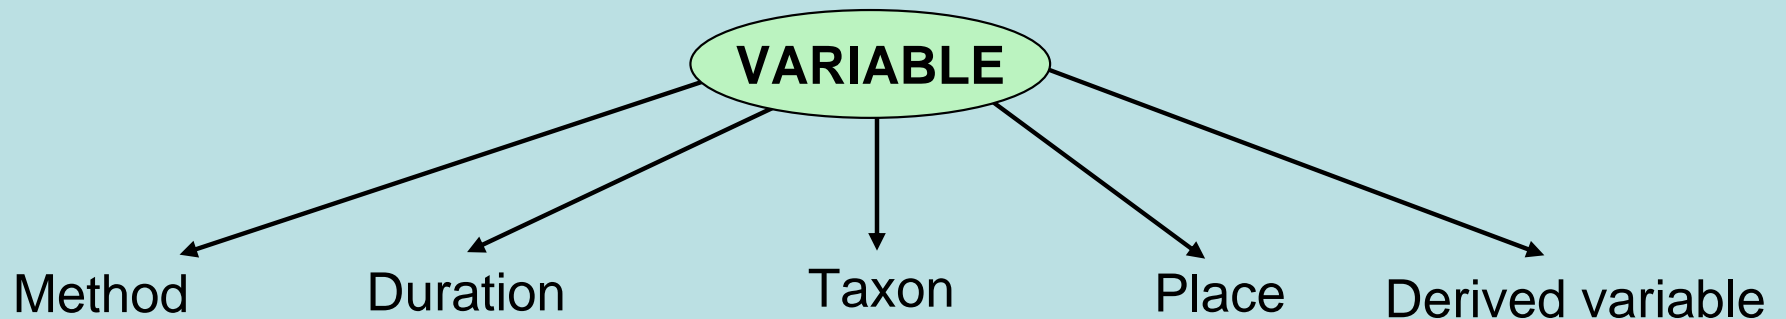

Classification of data